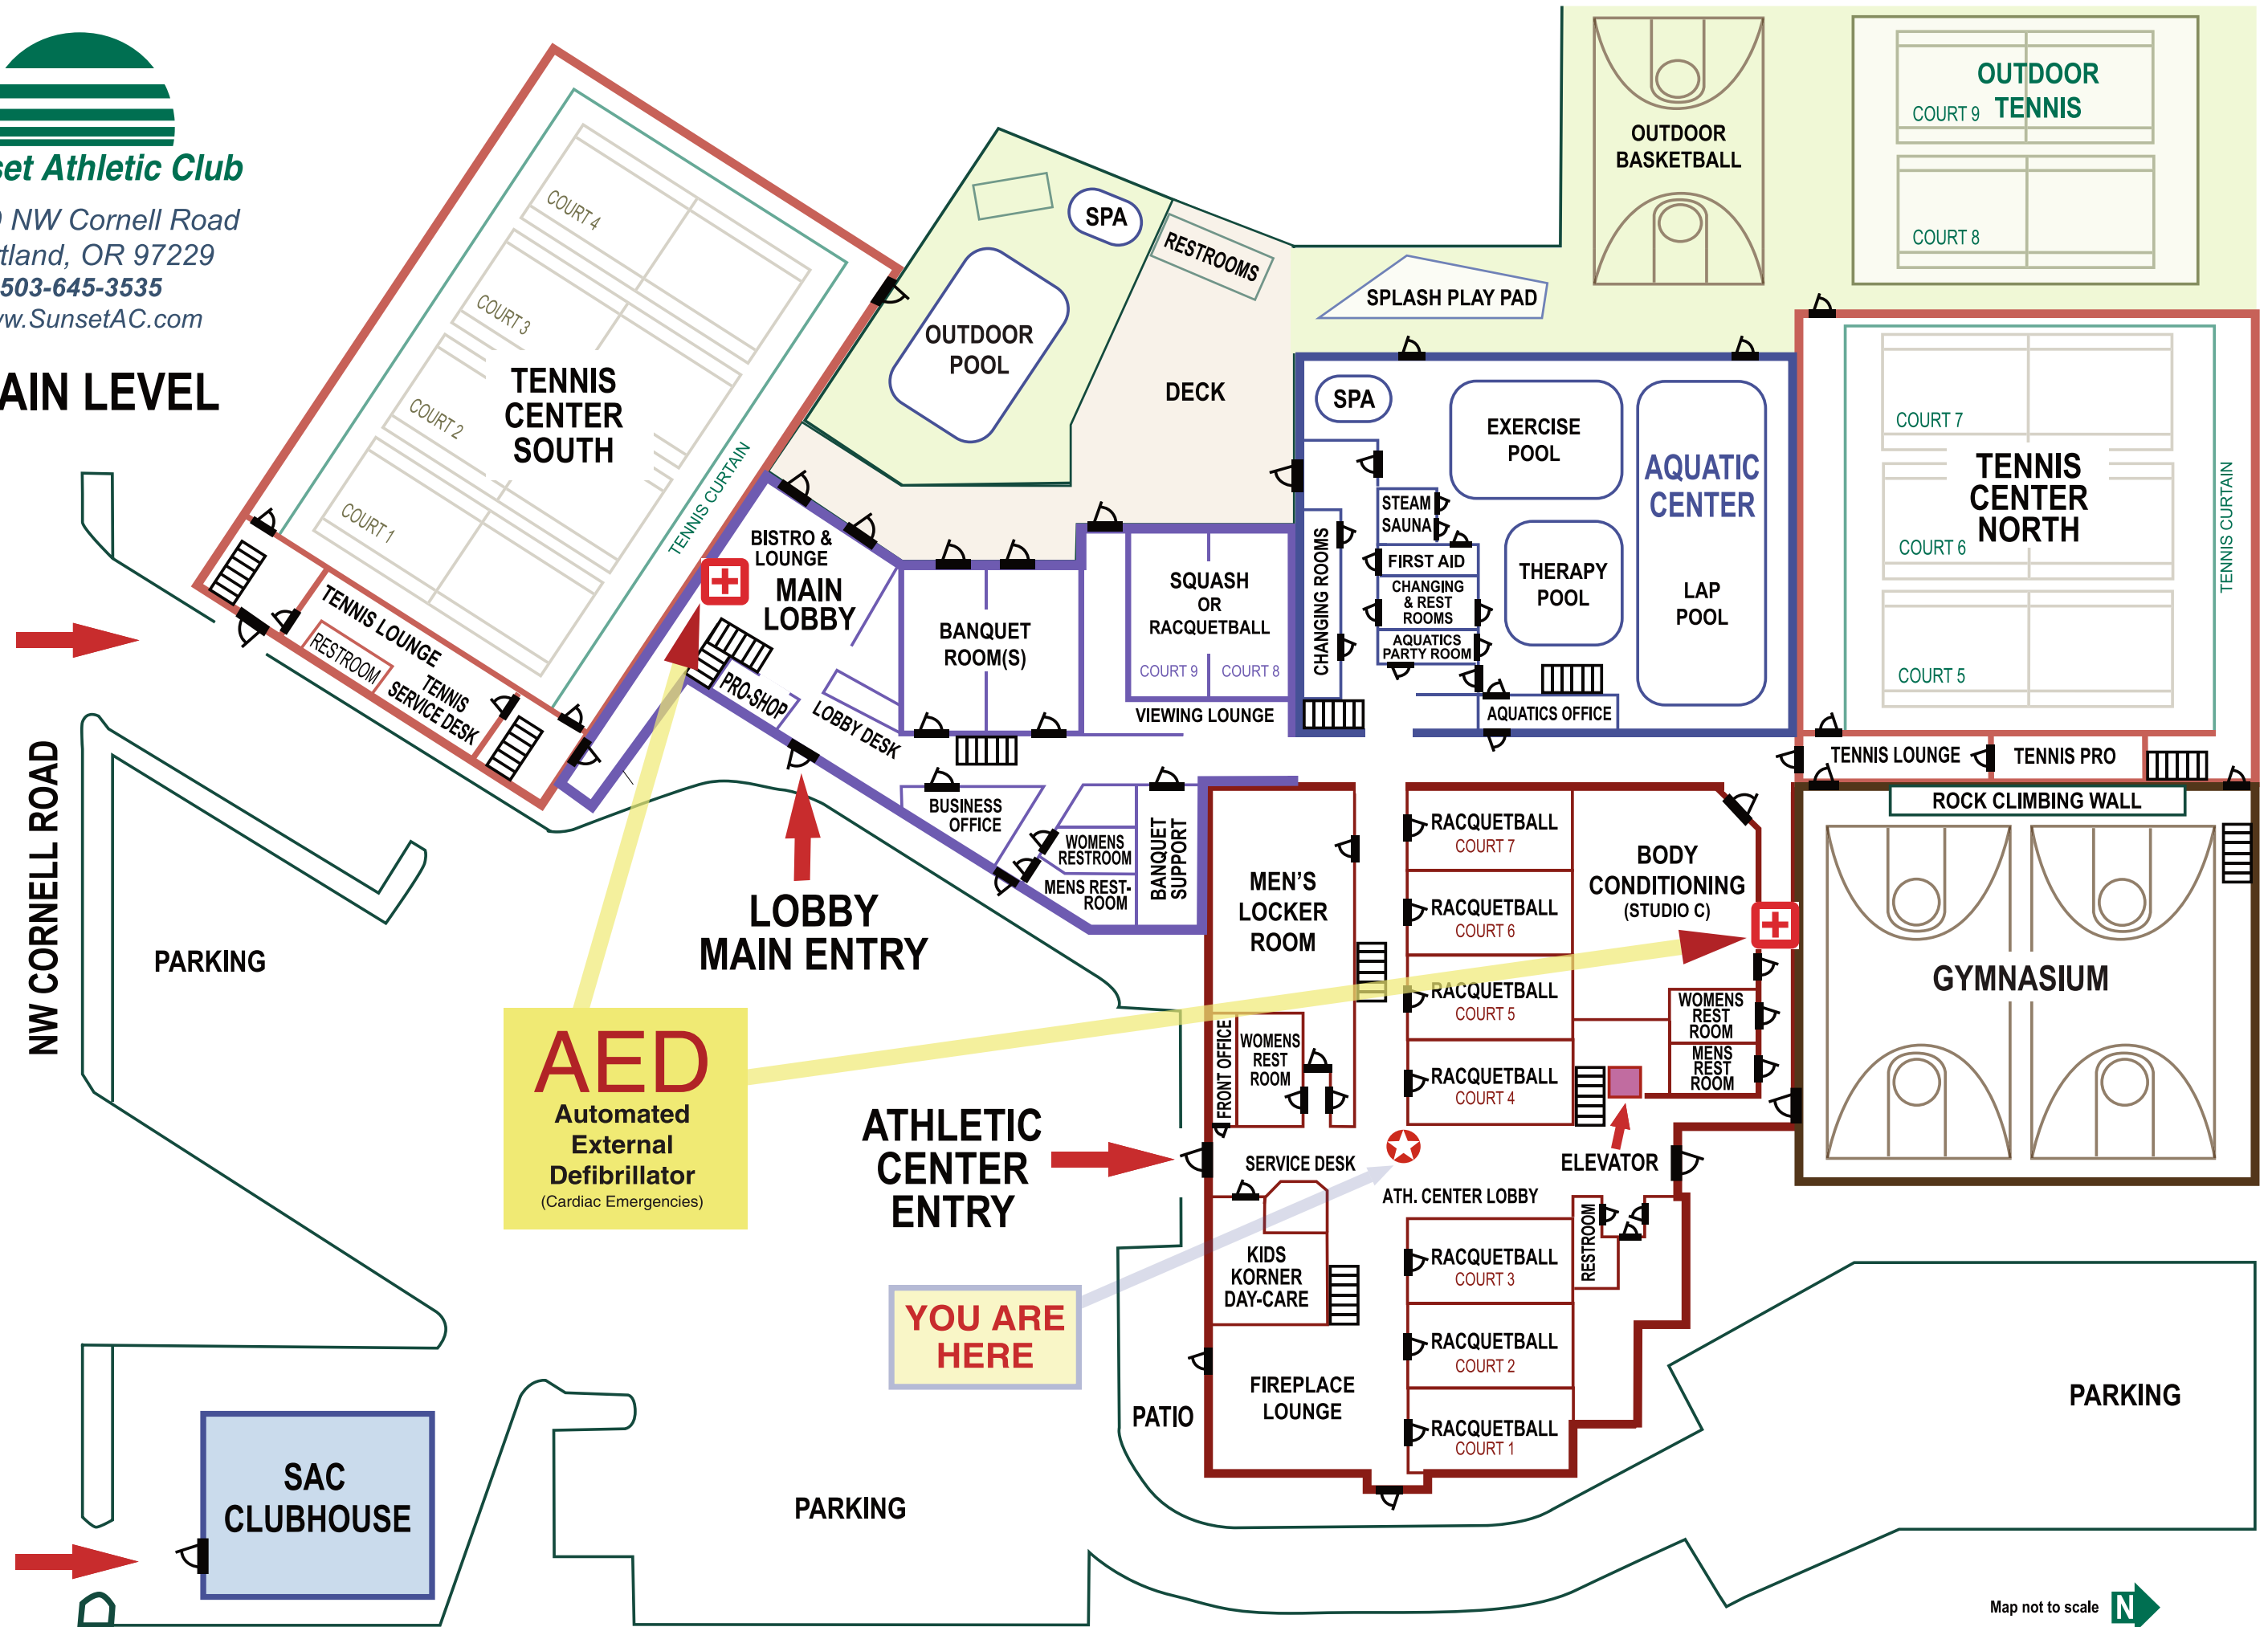

MAIN LEVEL

AED
 Automated
 External
 Defibrillator
 (Cardiac Emergencies)

YOU ARE HERE